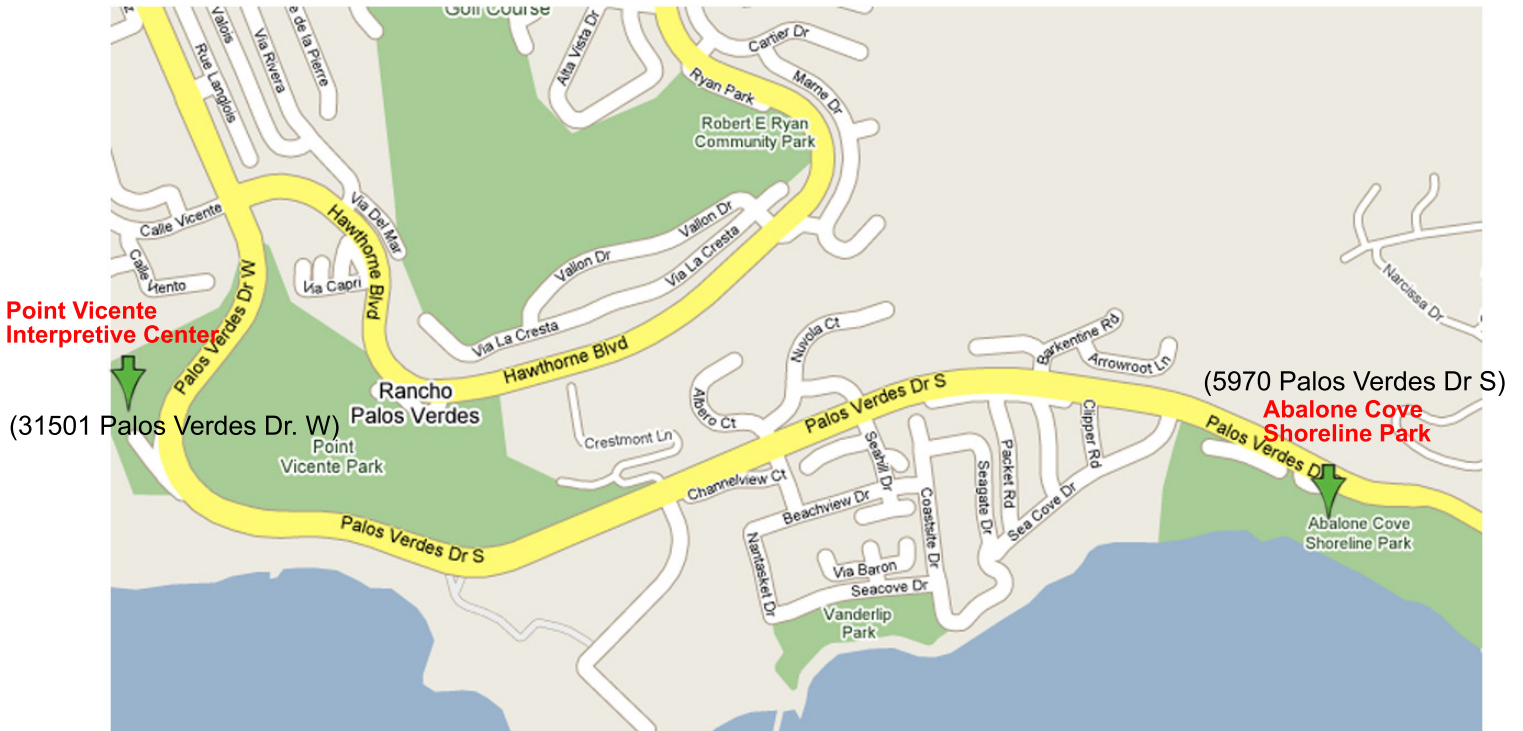

Map showing Point Vicente Interpretive Center and Abalone Cove Park

Map showing Forrestal Nature Reserve/Ladera Linda and Ocean Trails Reserve at Trump National Golf Course

NOTE: Maps are NOT to scale and are to be used as a guideline for the location of the parks.